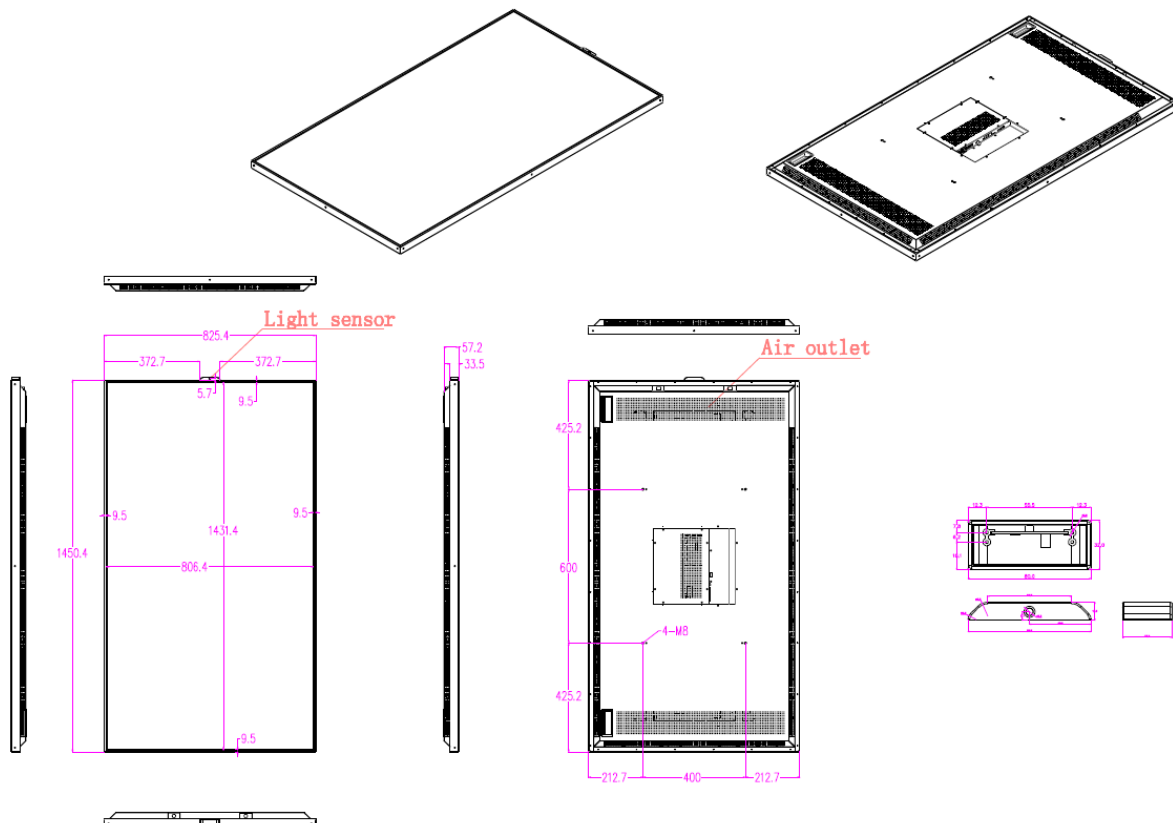

### KEY FEATURES

- 65" large format screen
- 700 nits
- 4K resolution
- Wide operating temperature

## 65" INDOOR LARGE FORMAT – STANDARD BRIGHTNESS

Panel	
Active Display Area	1431.4mm x 806.4mm
Backlight	Direct LED
Resolution	3840 x 2160
Brightness	700 cd/m <sup>2</sup>
Contrast Ratio	1200 : 1
Viewing Angle	89/89/89/89
Display Colours	16.7 M

### Dimension Drawing (mm)

Mechanical Structure	
Dimensions	1450.4mm (Width) x 825.4mm (Height) x 57.2mm (Depth)
Net Weight	~ 32kg
Finish	Zinc power coating + fine grain powder coating
Operating Temperature	Operating : -10°C to +60°C
Operating Humidity	10% ~ 90%
Power Input	100 – 240 VAC, 50-60Hz
Power (max)	148 watts
Power (typical)	95 watts
Mounting Arrangement	VESA 600 x 400